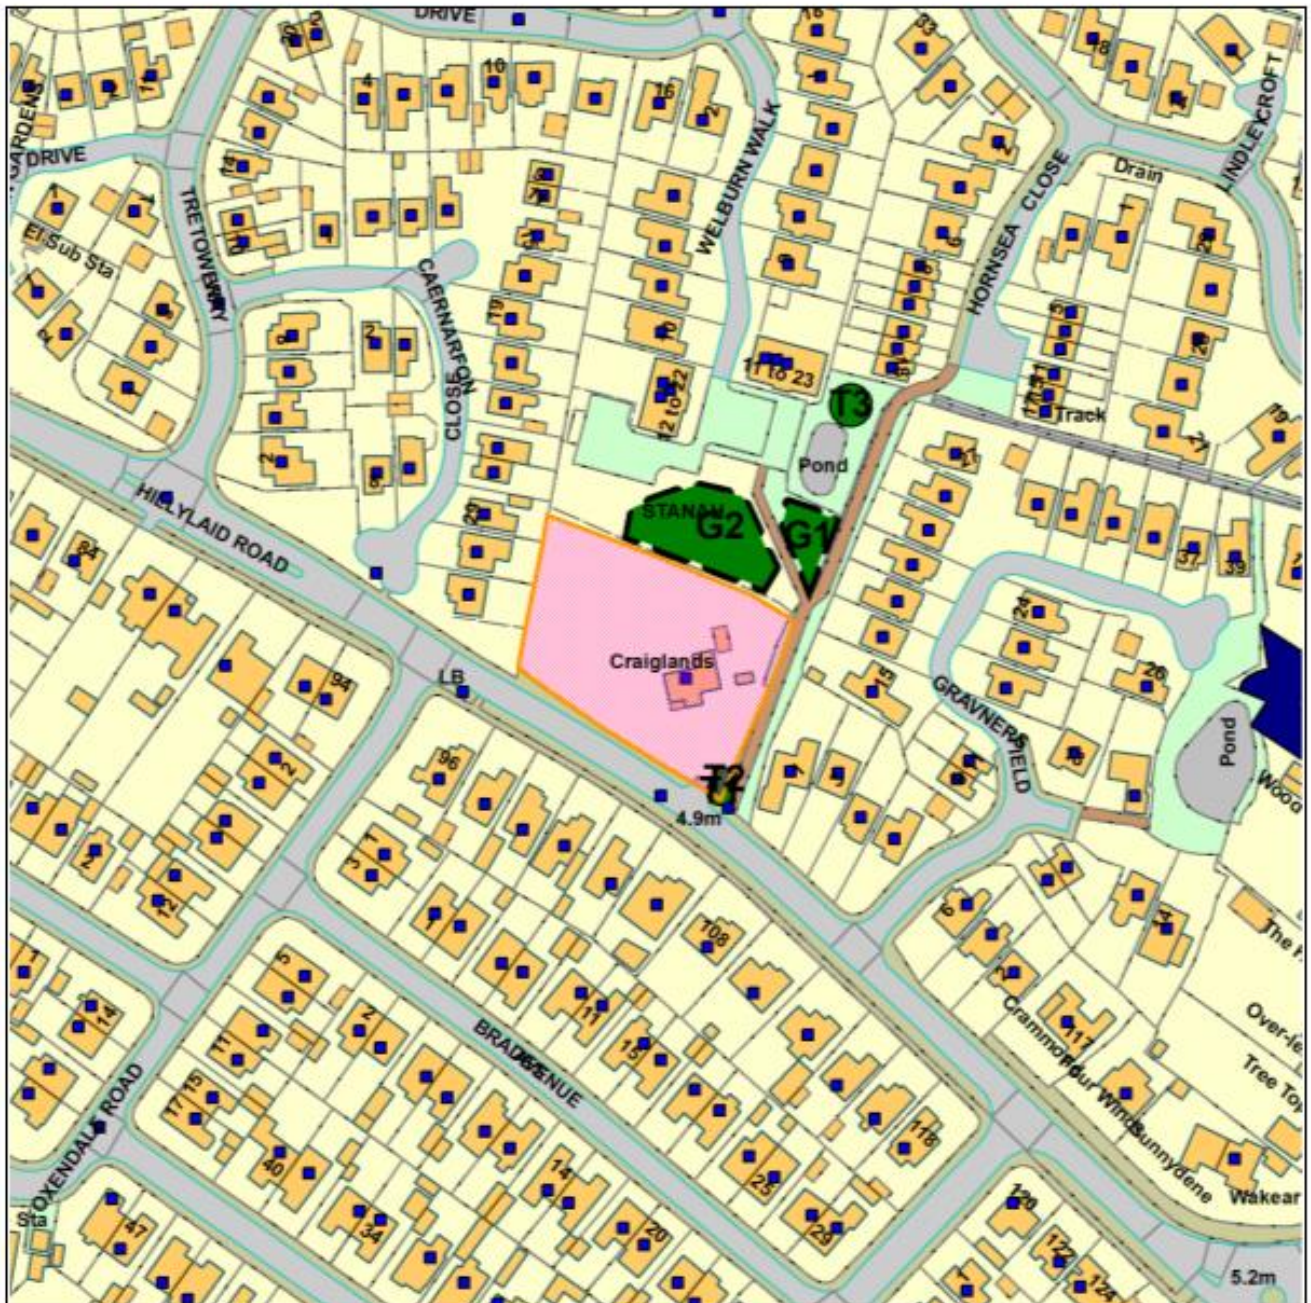

# Planning Committee

20/00092/OUTMAJ - Craiglands, Hillylaid Road, Thornton Cleveleys, FY5 4E

Scale : 1:1636

Reproduced from the Ordnance Survey map with the permission of the Controller of Her Majesty's Stationery Office © Crown Copyright 2012

Unauthorized reproduction infringes Crown Copyright and may lead to prosecution or civil proceedings.

Organisation	Wyre Council
Department	Planning Department
Comments	Item 3
Date	15 April 2021
SLA Number	100018720